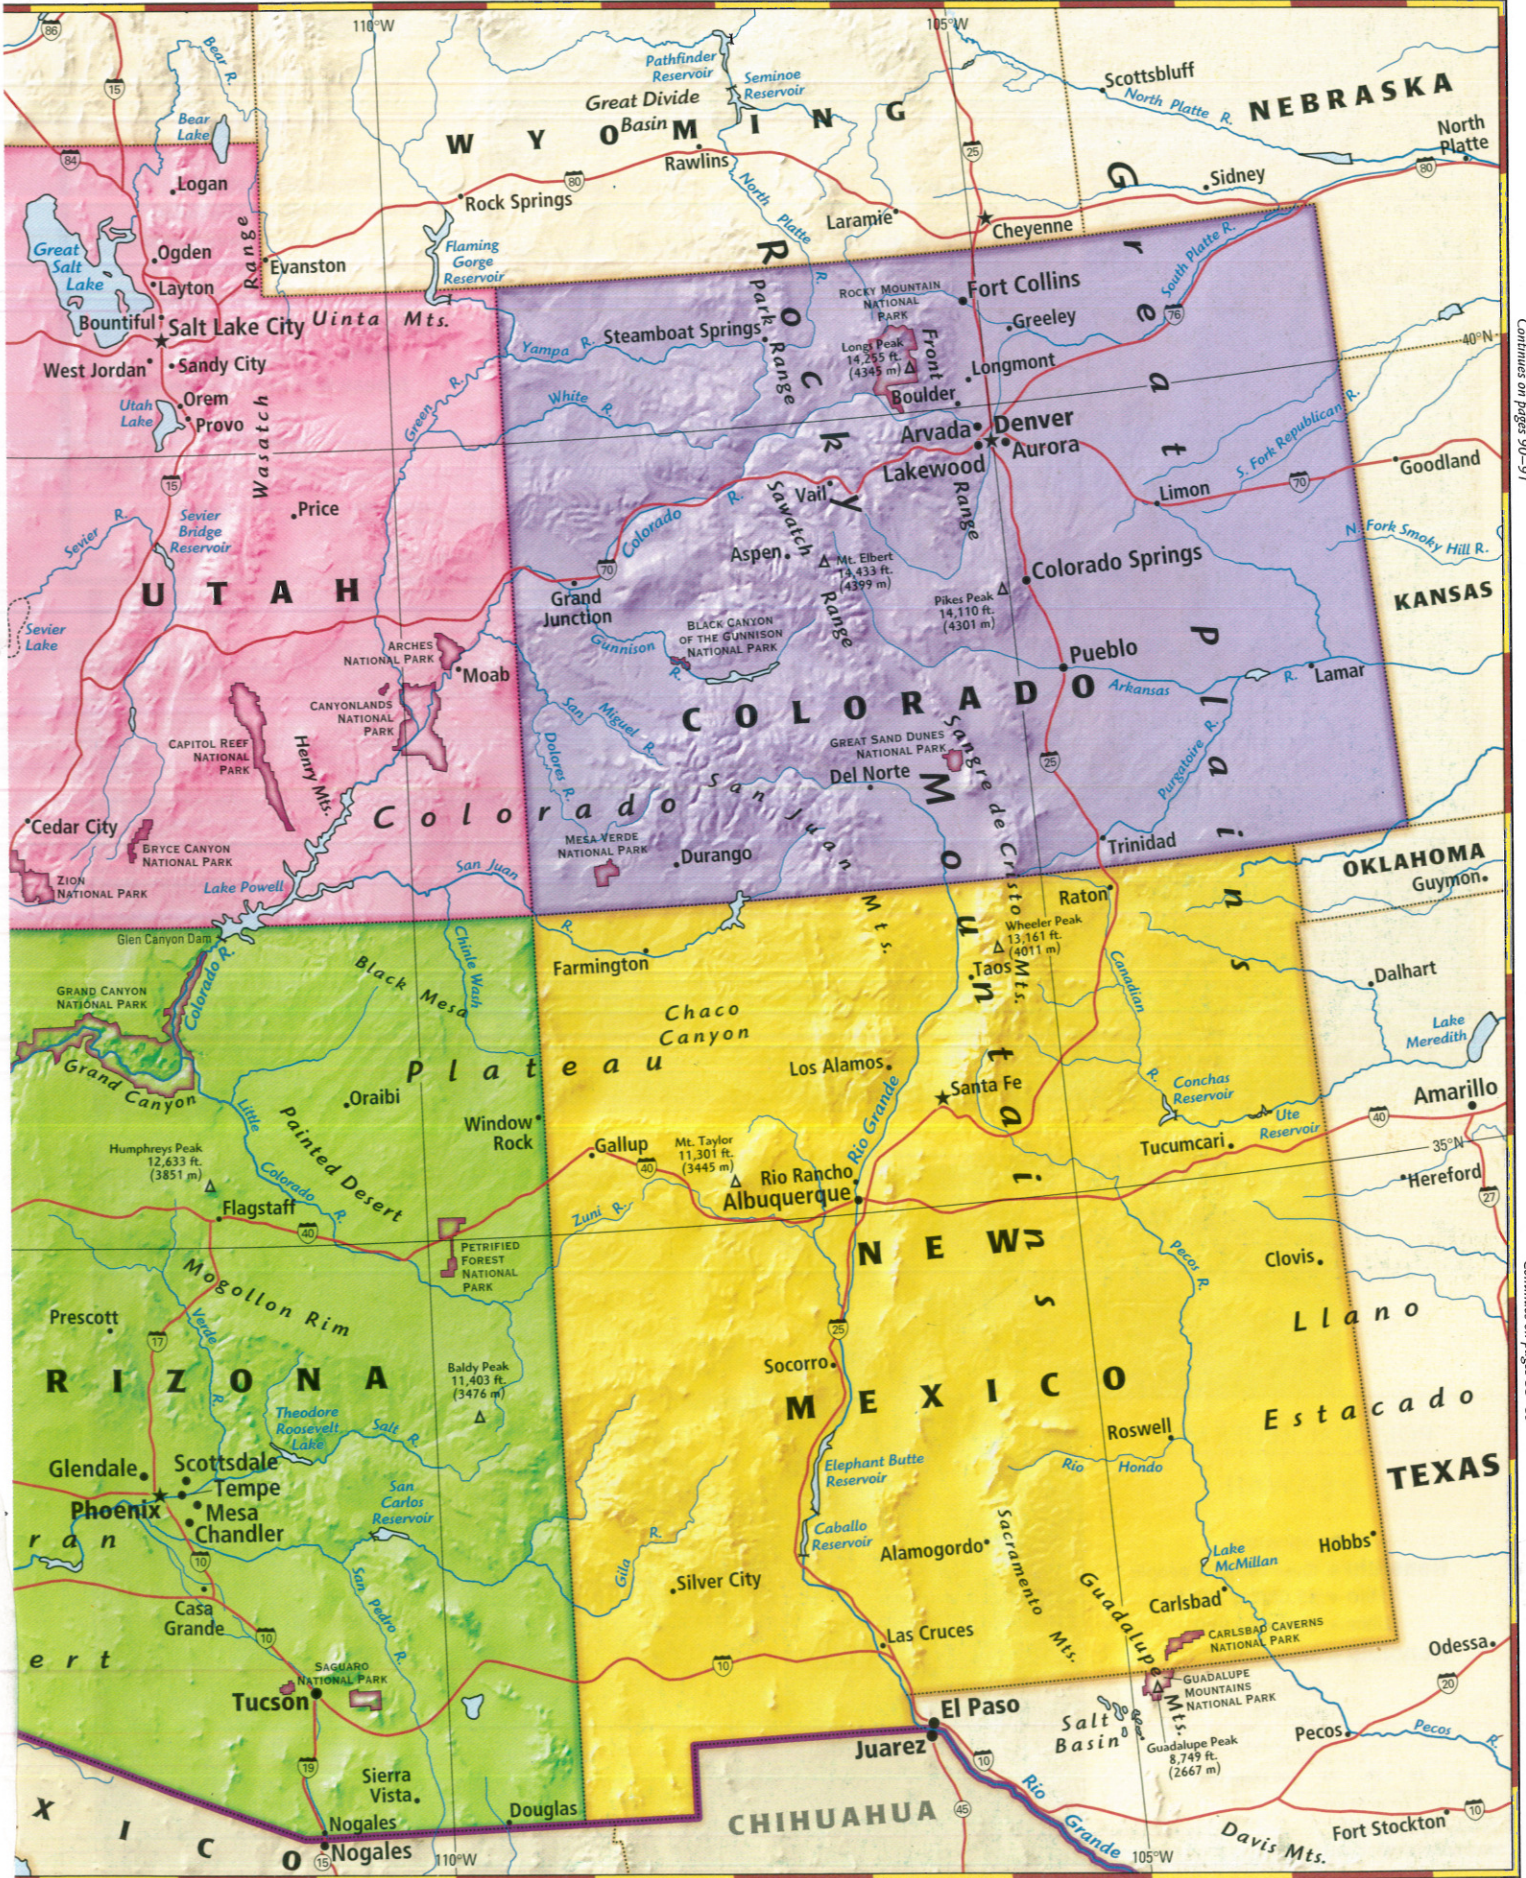

Continues on pages 94-95

POLITICAL RELIEF MAP
SOUTHWESTERN U.S.

Boundary Symbols
 — International boundary
 - - - State boundary

City Symbols
 Los Angeles ● Over 500,000 people
 Tempe ● 100,000 to 500,000
 Greeley ● Under 100,000
 Santa Fe ★ State capital

Scale
 1:5,400,000

0 50 100 150 miles
 0 50 100 150 kilometers
 1 in. to 85 mi.
 1 cm to 54 km

Detailed legend on page 6 Lambert Conformal Projection

Continues on page 108

Continues on pages 94-95

Continues on pages 90-91