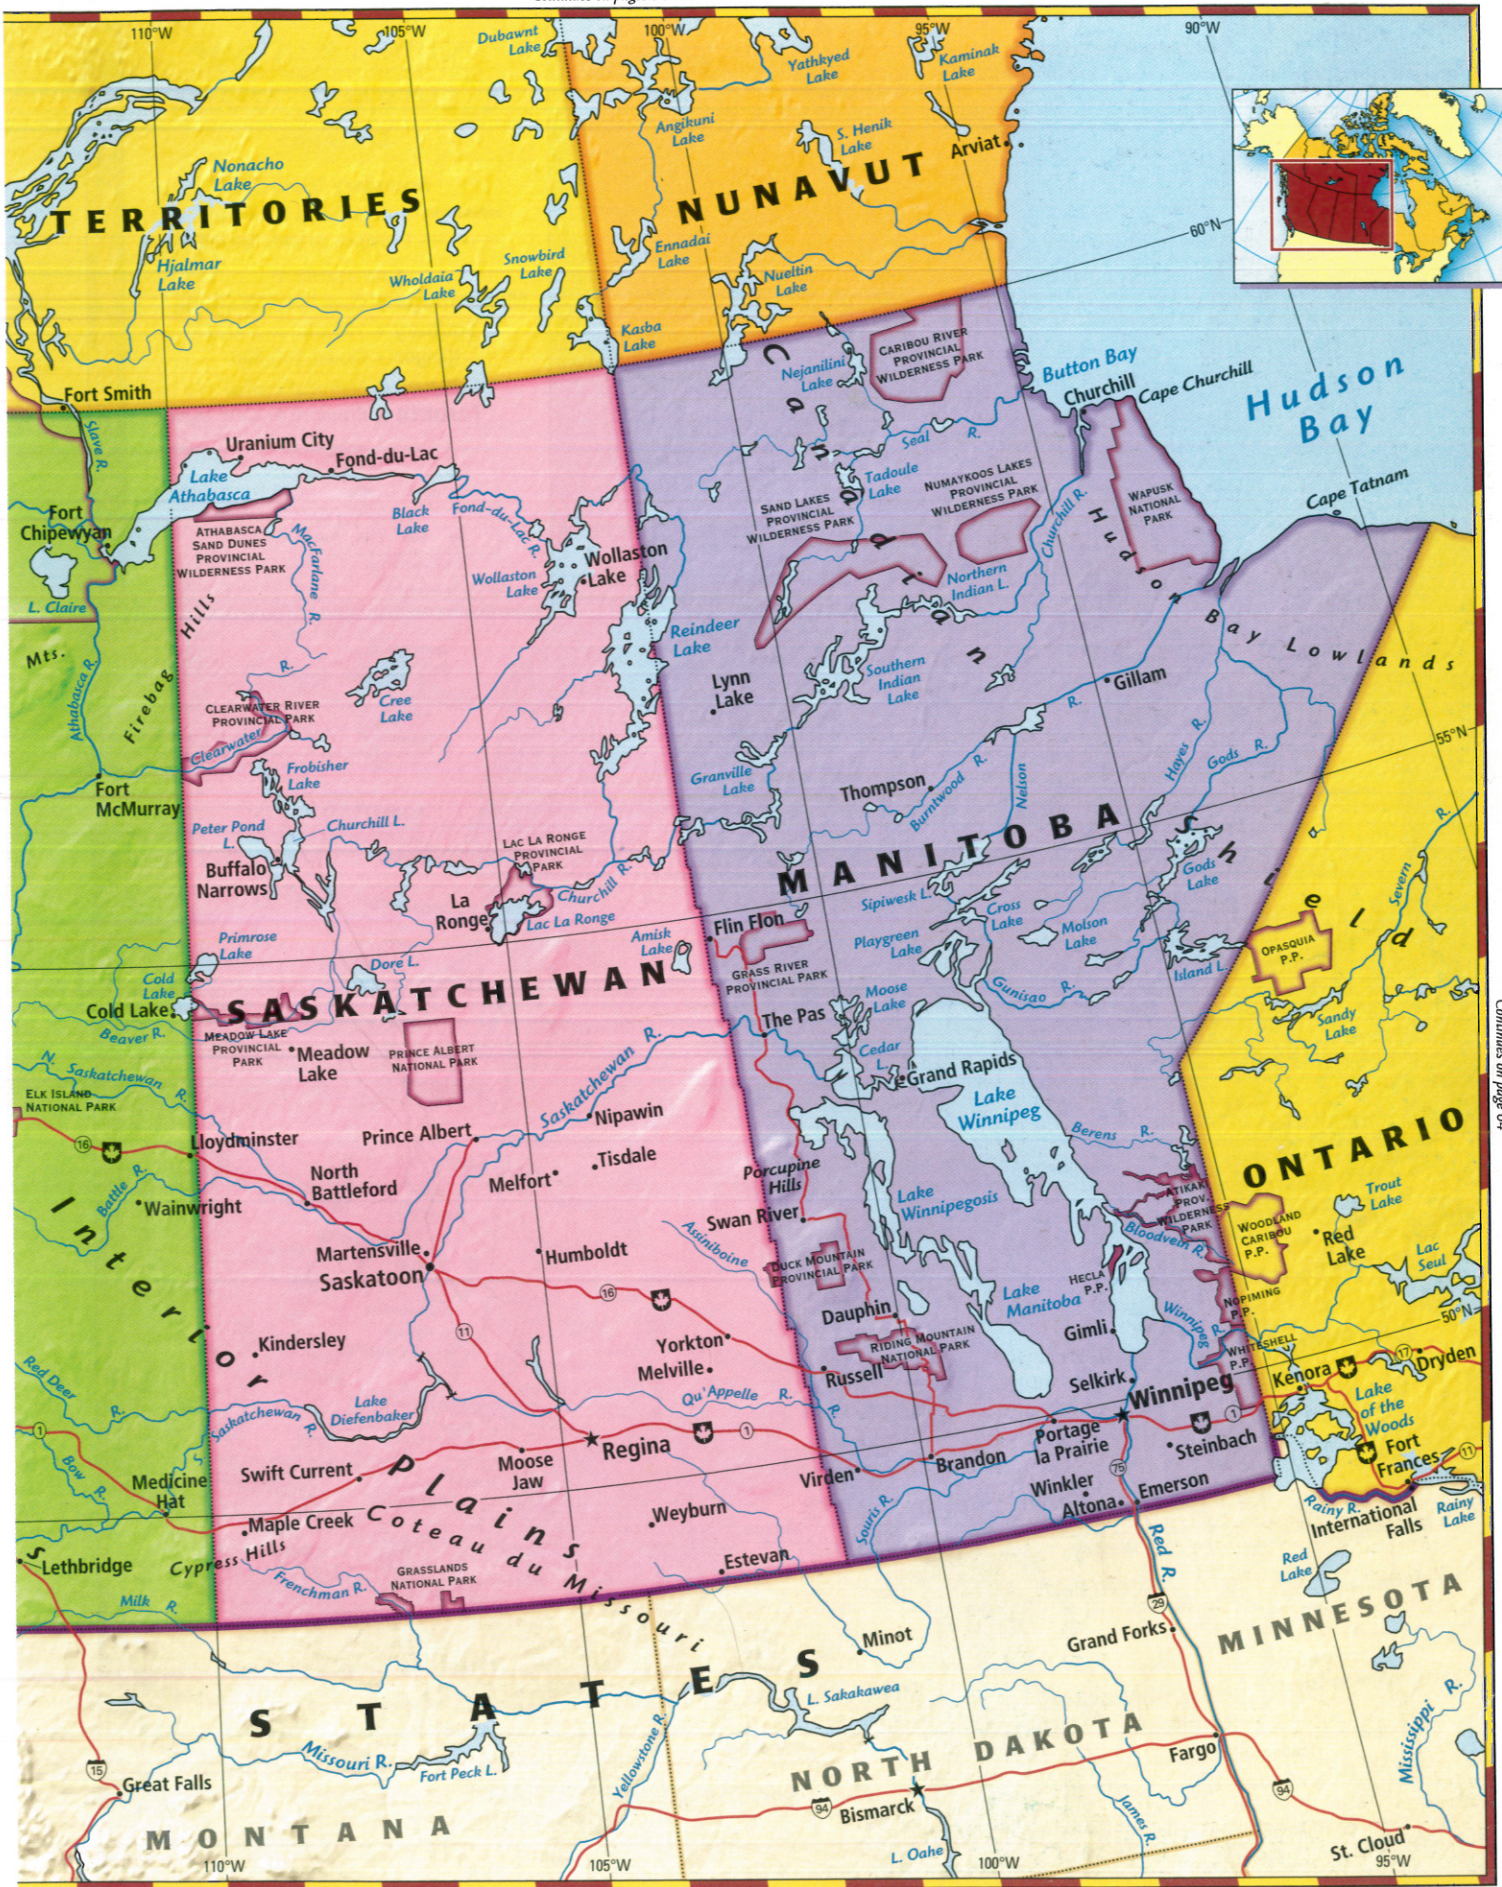

Continues on pages 54-55

Continues on page 98

POLITICAL RELIEF MAP
WESTERN CANADA

Boundary Symbols

- International boundary
- Province, territory or state boundary

City Symbols

- Calgary** ● Over 500,000 people
- Saskatoon** ● 100,000 to 500,000
- Mackenzie** ● Under 100,000
- Edmonton** ★ Province, territory or state capital

Scale

Lambert Equal Area Projection

Detailed legend on page 6

Continues on pages 94-95

Continues on pages 54-55

Continues on page 64

Continues on pages 92-93